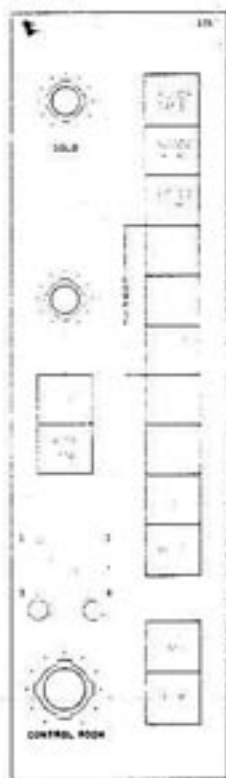

monitor and cue master modules

multi-track: 2488, 3232, 2824

Model 830
Slate, Tone,
Talkback

Model 825
Control Room
Master

Model 826
Studio
Master

Model 827
Cue Master

Model 812P - Pan Monitor Matrix
Model 813P - Pan Monitor and Cue Echo
Model 812 - Monitor Matrix
Model 813 - Monitor and Cue Echo

Model 814
Control
Room Monitor
Assign Matrix

automix

Model 825A
Control Room
Master

Model 897
Cue Master

Model 817
Cue Mix