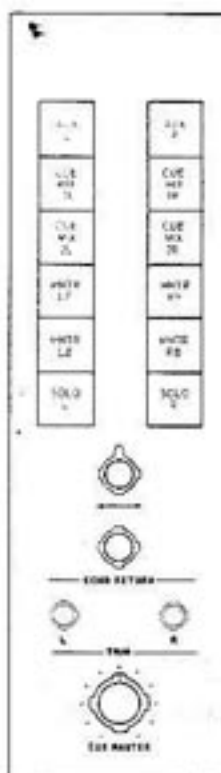

monitor and cue master modules

multi-track: 2488, 3232, 2824

Model 830
Slate, Tone,
Talkback

Model 825
Control Room
Master

Model 826
Studio
Master

Model 827
Cue Master

Model 812P - Pan Monitor Matrix
Model 813P - Pan Monitor and Cue Echo
Model 812 - Monitor Matrix
Model 813 - Monitor and Cue Echo

Model 814
Control
Room Monitor
Assign Matrix

automix

Model 825A
Control Room
Master

Model 897
Cue Master

Model 817
Cue Mix