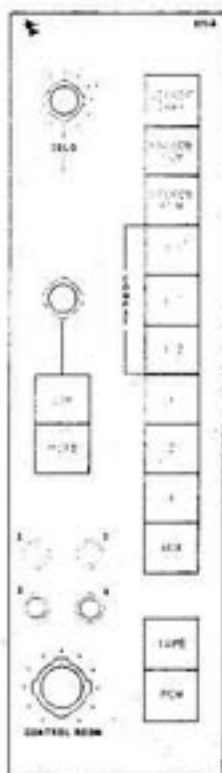

monitor and cue master modules

multi-track: 2488, 3232, 2824

Model 830
Slate, Tone,
Talkback

Model 825
Control Room
Master

Model 826
Studio
Master

Model 827
Cue Master

Model 812P - Pan Monitor Matrix
Model 813P - Pan Monitor and Cue Echo
Model 812 - Monitor Matrix
Model 813 - Monitor and Cue Echo

Model 814
Control
Room Monitor
Assign Matrix

automix

Model 825A
Control Room
Master

Model 897
Cue Master

Model 817
Cue Mix