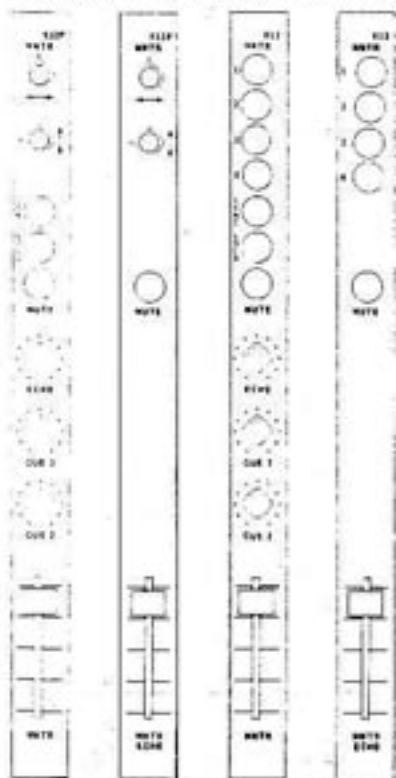

monitor and cue master modules

multi-track: 2488, 3232, 2824

Model 830
Slate, Tone,
Talkback

Model 825
Control Room
Master

Model 826
Studio
Master

Model 827
Cue Master

Model 812P - Pan Monitor Matrix
Model 813P - Pan Monitor and Cue Echo
Model 812 - Monitor Matrix
Model 813 - Monitor and Cue Echo

Model 814
Control
Room Monitor
Assign Matrix

automix

Model 825A
Control Room
Master

Model 897
Cue Master

Model 817
Cue Mix